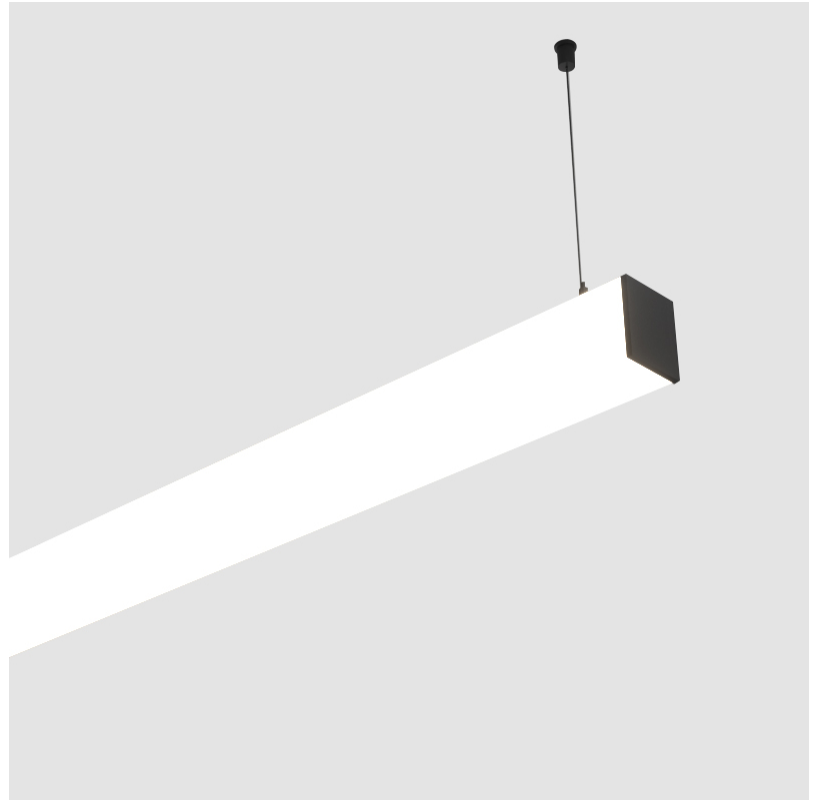

GENERAL

Series: Fino
Brand: Prolicht
Division: Architectural
Mounting Type: Suspension
Mounting Location: Ceiling
Subcategory: Profile

PHYSICAL

Shape: Rectangle
Length (mm): 2020
Length (in): 79 1/2
Width (mm): 65
Width (in): 2 9/16
Height (mm): 76
Height (in): 3
Max. Overall Height (mm): 2076
Max. Overall Height (in): 81 3/4
Light Distribution: Omnidirectional
Weight (kg): 5.669
Weight (lbs): 12.498
Diffuser: PMMA - Opal
Fixture Finish: [SSR / BKV / CWI / CRY / HAB / UFT / ITA / RUA / FTG / MYG / LOD / PUS / FRO / FUP / KIA / POP / BLS / SPG / MEY / GOH / GUM / CHC / COM / ABZ / JAG / OBR / MOS / ROR](#)
Fixture Material: Aluminum
[Cable Details: 2000mm or 6000mm Transparent Cable](#)
Upon Request: Cable colour - White / Black / Orange / Red

ELECTRICAL

Lamp Type: LED (Zhaga Standard)
Input Wattage (W): 35
Total Output Wattage (W): 28 / 22.8 (3500K)
Dimming: [Non-Dimming / Phase Dimming (120Vac only) / 0-10V Dimming](#)
Driver Included: Yes
Driver Location: Integrated
Driver Type: Constant Current - 120 / 277Vac
Driver Class: Class 2
Input Voltage (V): 120 - 277
Constant Current (MA): 350 / 700 (3500K)

LED

[Color Temperature (°K): 3000 / 3500 / 4000](#)
Max. Delivered Lumen (lm): 4000 / 4136 / 4220
CRI: >80 CRI
Lamp Life (hrs): 50000

OPTICAL

RATINGS AND CERTIFICATIONS

Certified By: Certified for North American Standards
IP rating: IP20