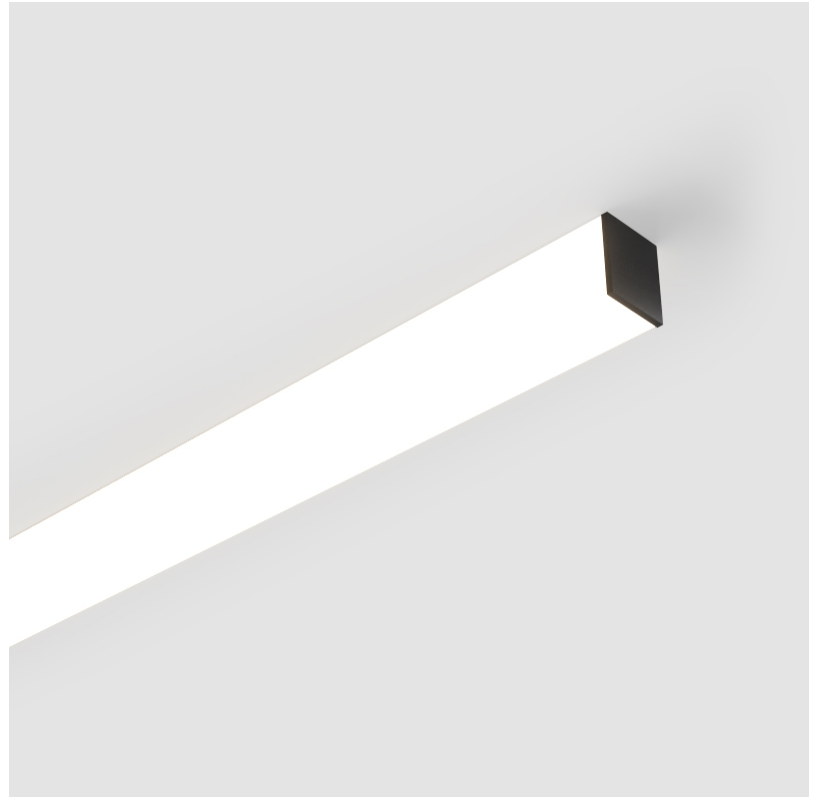

1. To build a product code in our configurator select the specify button on the base model # product page
2. To build a manual product code on this datasheet choose from the options listed below in blue font and add the suffix to the base model #

GENERAL

Series: Fino
Brand: Prolicht
Division: Architectural
Mounting Type: Surface
Mounting Location: Ceiling
Subcategory: Profile

PHYSICAL

Shape: Rectangle
Length (mm): 900
Length (in): 35 7/16
Width (mm): 65
Width (in): 2 9/16
Height (mm): 76
Height (in): 3
Light Distribution: Omnidirectional
Weight (kg): 2.664
Weight (lbs): 5.873
Diffuser: PMMA - Opal
Fixture Finish: SSR / BKV / CWI / CRY / HAB / UFT / ITA / RUA / FTG / MYG / LOD / PUS / FRO / FUP / KIA / POP / BLS / SPG / MEY / GOH / GUM / CHC / COM / ABZ / JAG / OBR / MOS / ROR
Fixture Material: Aluminum

ELECTRICAL

Lamp Type: LED (Zhaga Standard)
Input Wattage (W): 15
Total Output Wattage (W): 12 / 11.2 (3500K)
Dimming: Non-Dimming / Phase Dimming (120Vac only) / 0-10V Dimming
Driver Included: Yes
Driver Location: Integrated
Driver Type: Constant Current - 120 / 277Vac
Driver Class: Class 2
Input Voltage (V): 120 - 277
Constant Current (MA): 350 / 375 (3500K)

LED

Color Temperature (°K): 3000 / 3500 / 4000
Max. Delivered Lumen (lm): 1710 / 1774 / 1810
CRI: >80 CRI
Lamp Life (hrs): 50000

OPTICAL

RATINGS AND CERTIFICATIONS

Certified By: Certified for North American Standards
IP rating: IP20