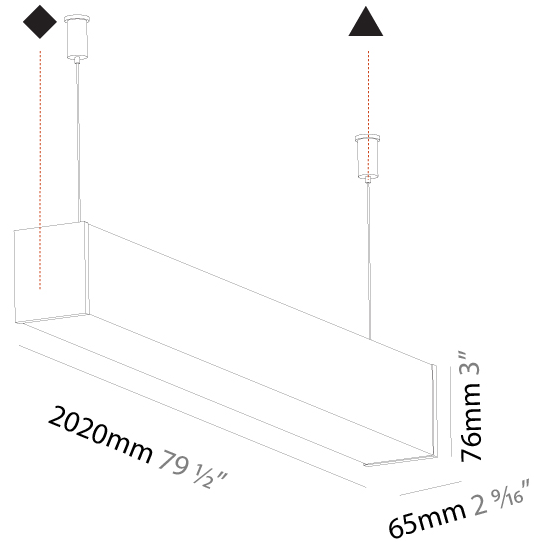

GENERAL

Series: Fino
Brand: Prolicht
Division: Architectural
Mounting Type: Suspension
Mounting Location: Ceiling
Subcategory: Profile

PHYSICAL

Shape: Rectangle
Length (mm): 2020
Length (in): 79 1/2
Width (mm): 65
Width (in): 2 9/16
Height (mm): 76
Height (in): 3
Max. Overall Height (mm): 2076
Max. Overall Height (in): 81 3/4
Light Distribution: Omnidirectional
Weight (kg): 5.669
Weight (lbs): 12.498
Diffuser: PMMA - Opal
Fixture Finish: [SSR / BKV / CWI / CRY / HAB / UFT / ITA / RUA / FTG / MYG / LOD / PUS / FRO / FUP / KIA / POP / BLS / SPG / MEY / GOH / GUM / CHC / COM / ABZ / JAG / OBR / MOS / ROR](#)
Fixture Material: Aluminum
[Cable Details: 2000mm or 6000mm Transparent Cable](#)
Upon Request: Cable colour - White / Black / Orange / Red

ELECTRICAL

Lamp Type: LED (Zhaga Standard)
Input Wattage (W): 35
Total Output Wattage (W): 28 / 22.8 (3500K)
Dimming: [Non-Dimming / Phase Dimming (120Vac only) / 0-10V Dimming](#)
Driver Included: Yes
Driver Location: Integrated
Driver Type: Constant Current - 120 / 277Vac
Driver Class: Class 2
Input Voltage (V): 120 - 277
Constant Current (MA): 350 / 700 (3500K)

LED

[Color Temperature (°K): 3000 / 3500 / 4000](#)
Max. Delivered Lumen (lm): 4000 / 4136 / 4220
CRI: >80 CRI
Lamp Life (hrs): 50000

OPTICAL

RATINGS AND CERTIFICATIONS

Certified By: Certified for North American Standards
IP rating: IP20