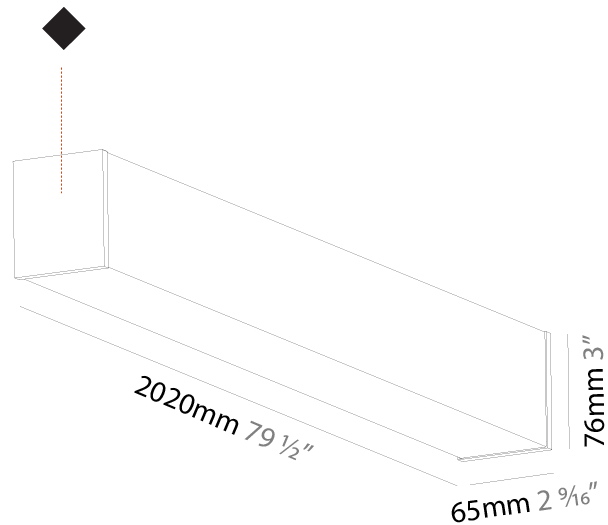

1. To build a product code in our configurator select the specify button on the base model # product page
2. To build a manual product code on this datasheet choose from the options listed below in blue font and add the suffix to the base model #

GENERAL

Series: Fino
Brand: Prolicht
Division: Architectural
Mounting Type: Surface
Mounting Location: Ceiling
Subcategory: Profile

PHYSICAL

Shape: Rectangle
Length (mm): 2020
Length (in): 79 1/2
Width (mm): 65
Width (in): 2 9/16
Height (mm): 76
Height (in): 3
Light Distribution: Omnidirectional
Weight (kg): 5.329
Weight (lbs): 11.748
Diffuser: PMMA - Opal
Fixture Finish: SSR / BKV / CWI / CRY / HAB / UFT / ITA / RUA / FTG / MYG / LOD / PUS / FRO / FUP / KIA / POP / BLS / SPG / MEY / GOH / GUM / CHC / COM / ABZ / JAG / OBR / MOS / ROR
Fixture Material: Aluminum

ELECTRICAL

Lamp Type: LED (Zhaga Standard)
Input Wattage (W): 35
Total Output Wattage (W): 28 / 22.8 (3500K)
Dimming: Non-Dimming / Phase Dimming (120Vac only) / 0-10V Dimming
Driver Included: Yes
Driver Location: Integrated
Driver Type: Constant Current - 120 / 277Vac
Driver Class: Class 2
Input Voltage (V): 120 - 277
Constant Current (MA): 350 / 700 (3500K)

LED

Color Temperature (°K): 3000 / 3500 / 4000
Max. Delivered Lumen (lm): 4000 / 4136 / 4220
CRI: >80 CRI
Lamp Life (hrs): 50000

OPTICAL

RATINGS AND CERTIFICATIONS

Certified By: Certified for North American Standards
IP rating: IP20