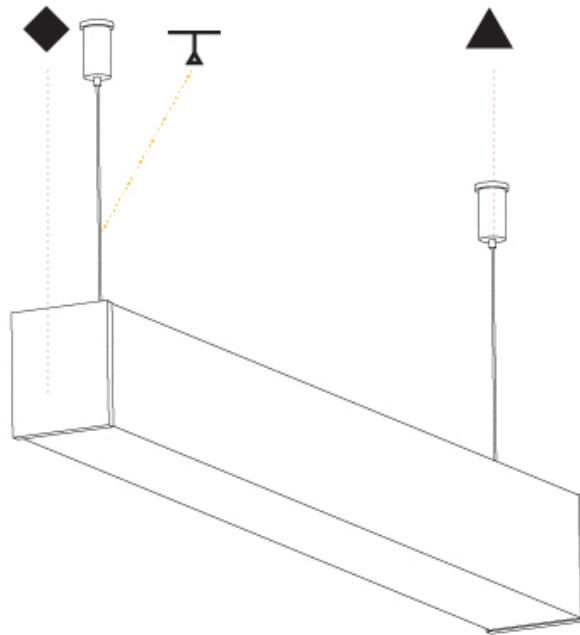

FINO SUSPENSION

A30705-

PROJECT
TYPE
SPECIFIER
QUANTITY
DATE

A