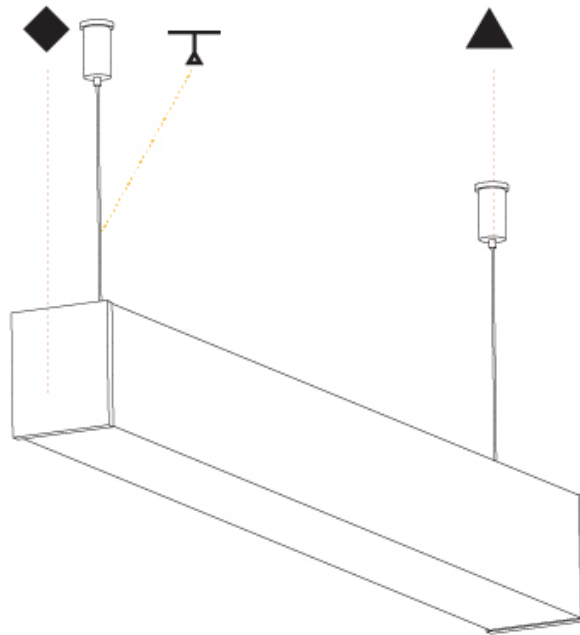

FINO SUSPENSION

A30708-

PROJECT

TYPE

SPECIFIER

QUANTITY

DATE

A