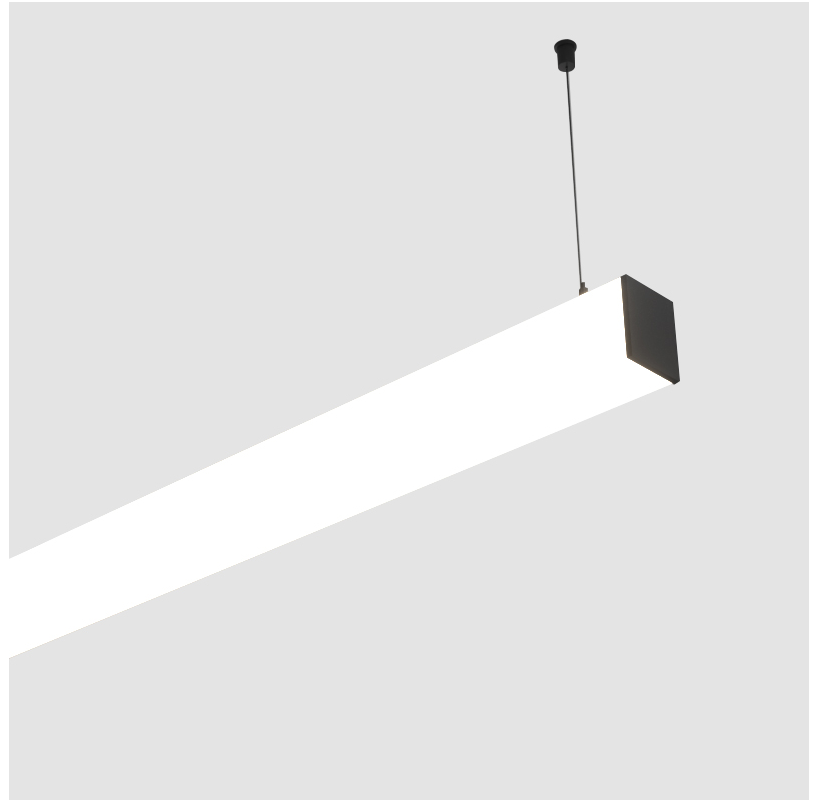

GENERAL

Series: Fino
Brand: Prolicht
Division: Architectural
Mounting Type: Suspension
Mounting Location: Ceiling
Subcategory: Profile

PHYSICAL

Shape: Rectangle
Length (mm): 900
Length (in): 35 ⁷/₁₆
Width (mm): 65
Width (in): 2 ⁹/₁₆
Height (mm): 76
Height (in): 3
Max. Overall Height (mm): 2076
Max. Overall Height (in): 81 ³/₄
Light Distribution: Omnidirectional
Weight (kg): 2.954
Weight (lbs): 6.512
Diffuser: PMMA - Opal
Fixture Finish: [SSR / BKV / CWI / CRY / HAB / UFT / ITA / RUA / FTG / MYG / LOD / PUS / FRO / FUP / KIA / POP / BLS / SPG / MEY / GOH / GUM / CHC / COM / ABZ / JAG / OBR / MOS / ROR](#)
Fixture Material: Aluminum
Cable Details: [2000mm or 4000mm Transparent Cable](#)
Upon Request: Cable colour - White / Black / Orange / Red

ELECTRICAL

Lamp Type: LED (Zhaga Standard)
Input Wattage (W): 15
Total Output Wattage (W): 12 / 11.2 (3500K)
Dimming: [Non-Dimming / Phase Dimming (120Vac only) / 0-10V Dimming](#)
Driver Included: Yes
Driver Location: Integrated
Driver Type: Constant Current - 120 / 277Vac
Driver Class: Class 2
Input Voltage (V): 120 - 277
Constant Current (MA): 350 / 375 (3500K)

LED

[Color Temperature (°K): 3000 / 3500 / 4000](#)
Max. Delivered Lumen (lm): 1710 / 1774 / 1810
CRI: >80 CRI
Lamp Life (hrs): 50000

OPTICAL

RATINGS AND CERTIFICATIONS

Certified By: Certified for North American Standards
IP rating: IP20