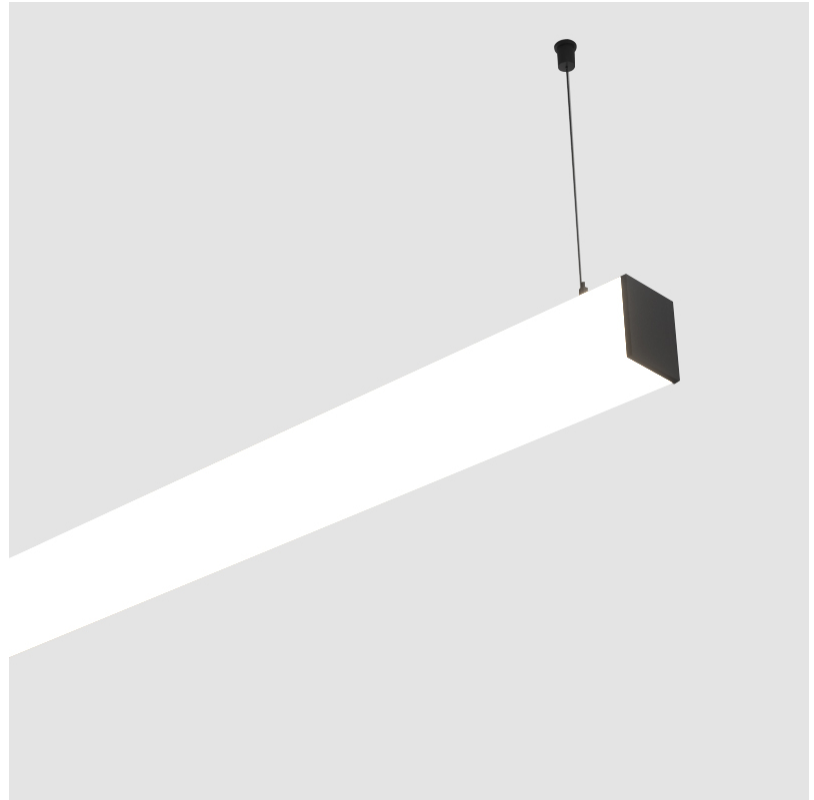

GENERAL

Series: Fino
Brand: Prolicht
Division: Architectural
Mounting Type: Suspension
Mounting Location: Ceiling
Subcategory: Profile

PHYSICAL

Shape: Rectangle
Length (mm): 1460
Length (in): 57 1/2
Width (mm): 65
Width (in): 2 9/16
Height (mm): 76
Height (in): 3
Max. Overall Height (mm): 2076
Max. Overall Height (in): 81 3/4
Light Distribution: Omnidirectional
Weight (kg): 4.314
Weight (lbs): 9.510
Diffuser: PMMA - Opal
Fixture Finish: SSR / BKV / CWI / CRY / HAB / UFT / ITA / RUA / FTG / MYG / LOD / PUS / FRO / FUP / KIA / POP / BLS / SPG / MEY / GOH / GUM / CHC / COM / ABZ / JAG / OBR / MOS / ROR
Fixture Material: Aluminum
Cable Details: 2000mm or 4000mm Transparent Cable
Upon Request: Cable colour - White / Black / Orange / Red

ELECTRICAL

Lamp Type: LED (Zhaga Standard)
Input Wattage (W): 25
Total Output Wattage (W): 20 / 16 (3500K)
Dimming: Non-Dimming / Phase Dimming (120Vac only) / 0-10V Dimming
Driver Included: Yes
Driver Location: Integrated
Driver Type: Constant Current - 120 / 277Vac
Driver Class: Class 2
Input Voltage (V): 120 - 277
Constant Current (MA): 350 / 500 (3500K)

LED

Color Temperature (°K): 3000 / 3500 / 4000
Max. Delivered Lumen (lm): 2850 / 2960 / 3020
CRI: >80 CRI
Lamp Life (hrs): 50000

OPTICAL

RATINGS AND CERTIFICATIONS

Certified By: Certified for North American Standards
IP rating: IP20